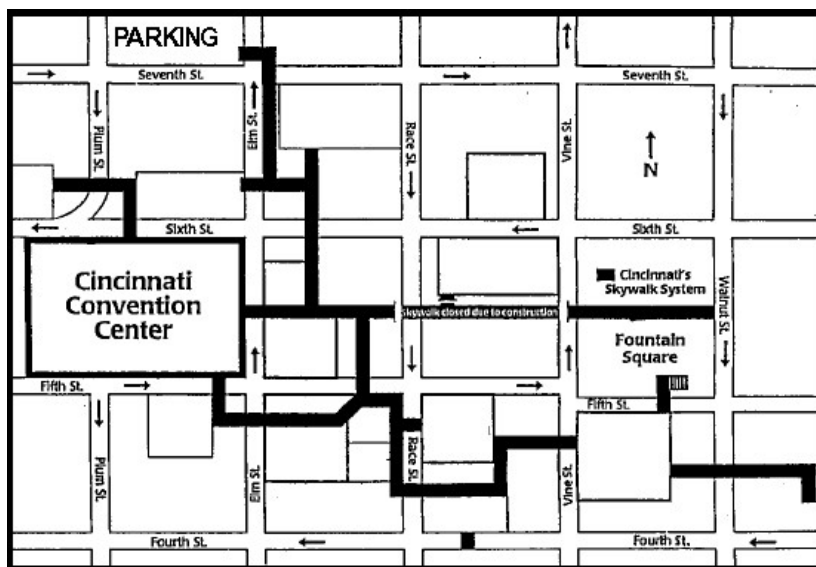

PARKING

Official show parking: System Parking Inc. Elm & 7th Streets

ADMISSION

Adults.....\$7 Under 6.....FREE
Two-Day Pass.....\$10 Scouts in Uniform.....FREE
Children 6-15.....\$2

HEADQUARTERS HOTEL

Show Headquarters are located at the Cincinnati Downtown Plaza Hotel
800 W 8th Street, Cincinnati, OH 45203. Call 513-241-8660, and refer to the Gem, Mineral, Fossil & Jewelry Show for a discount.